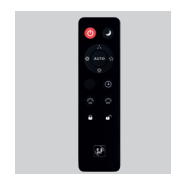

Super quiet portable air purifier unit for up to 50 m² spaces.

Characteristics

- LCD touch screen shows all available functions and their status:
 - Colour-coded air quality level and PM2.5 indicator ($\mu\text{g}/\text{m}^3$).
 - RH% and room temperature.
 - Timer (1-8 h).
 - Filter replacement indicator.
 - Screen lock.
- 4 operating modes:
 - MANUAL: 3 speed settings.
 - SMART: Adjusts speed based on air quality.
 - NIGHT: Runs at an exceptionally low speed to reduce noise.
 - TIMER: Programmable from 1-8 hours.
- 3 stage filtration, 99.99% efficiency using 360° drum-type filters:
 1. Fibre pre-filter: Filter (F7 class / EN 779). Filters out large-sized particles (PM10).
 2. HEPA anti-microbial filter (H13 Class / EN 18221-1): Filters fine particles (PM2.5) like spores, dust, pollen, dust mites, bacteria and viruses.
 3. Active-carbon filter: Adsorbs fumes, odours, vapours, aromatic and volatile organic chemical compounds.

UV light
that eradicates viruses, bacteria and dust mites.

LCD touch screen

- UV light.
- Remote control.
- DC Brushless motor.
- Automatic switch-off when tipped over.

360° Filters - High efficiency

Air quality indicator

Remote control

Fibre filter. HEPA filter. Active-carbon filter
The filter kit can also be ordered as a spare part: AIRPUR 360 FILTER.

CARACTERÍSTICAS TÉCNICAS

Model	Voltage 50 Hz (V)	Max. power (W)	Max. absorbed intensity (A)	Speeds	Max. air filtration volume (m ³ /h)	Decibel level at 1.5 m (dB(A))	Colour	Weight (kg)	Dimensions (mm)
AIRPUR 360°	230	55	0,3	3+1	450	54	White	9	Ø 300 - Height: 708